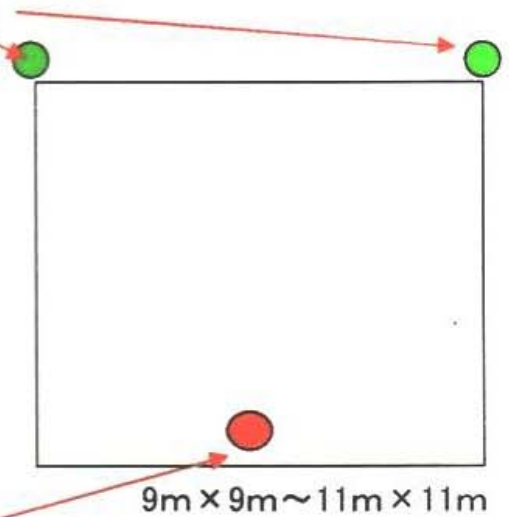

審判講習 Study of Judge

Let's study it to see VTR.

副審 (Fukushin)

9m x 9m ~ 11m x 11m

主審 (Syushin)

The Judge Budo makes much of 気 = ki.
Do not judge Budo to be effective in speed
and the thing which strongly made a hit.
This is sports martial arts.

握み注意 (Sine of Tsukami)

Shinpan ' foot not open.

Kiotsuke
Right posture

Sine of Jyougai

Outside 場外 (Jyougai)

前は、右足から 後ろは、左足から
Front right leg ← back → left leg

Time: Two (2) minutes.

Extension: One (1) minute